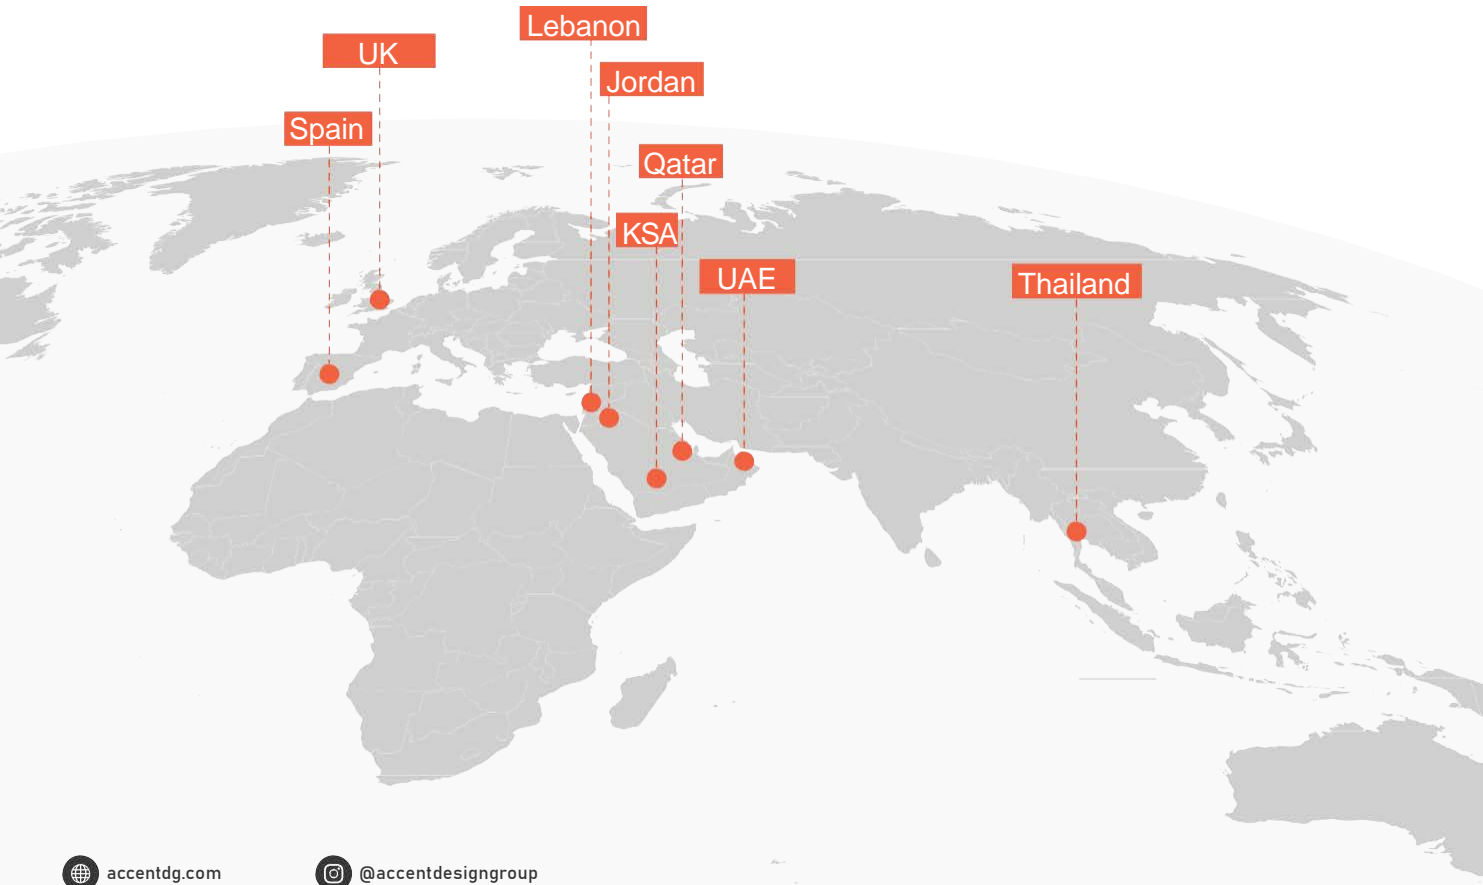

Company In Numbers

17 Years of Design

+150 Projects

- Residential
- Mix Use
- Leisure
- Offices
- Public
- Retail
- Urban & landscape

+8 Countries